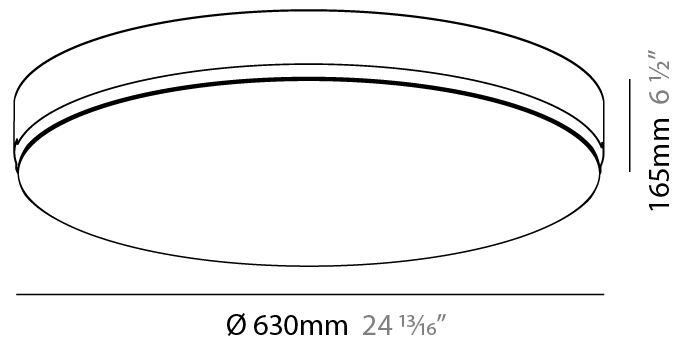

GENERAL

Series: Sign
Partner: Prolicht
Division: Architectural
Installation: Trimless
Product Type: Ceiling Recessed
Mounting Location: Ceiling
Light Distribution: Direct

PHYSICAL

Shape: Round
Diameter (mm): 630
Diameter (in): 24 ¹³/₁₆
Height (mm): 165
Height (in): 6 ¹/₂
Weight (kg): 8.3
Weight (lbs): 18.298
Diffuser: PMMA - Opal
Fixture Material: PMMA / Extruded Aluminum / Steel
Cut-out Measurements: 655mm / 25 13/16"
Upon Request: Unique Sizes Unique Ceiling Thickness Unique Mounting Depth Spot Inserts

ELECTRICAL

Lamp Type: LED (Zhaga Standard)
Input Wattage (W): 66.5
Total Output Wattage (W): 57
Dimming: [Tri-Mode (Non-Dimming and Phase Dimming (120Vac only) and 0-10V Dimming)](#)
Driver Included: Yes
Driver Location: Integrated
Driver Type: Constant Current - Universal
Driver Class: Class 2
Input Voltage (V): 120 - 277
Constant Current (MA): 500

LED

[Color Temperature (°K): 3000 / 4000](#)
Max. Delivered Lumen (lm): 6194 / 6594
Nominal Lumen (lm): 7410 / 8292 / 8512 / 8828
CRI: >80 CRI
Efficiency (%): 65% (5mm Perspex)|74%
Lamp Life (hrs): 50000
Upon Request: RGB-W Tunable White Special Color Temperature CRI90

OPTICAL

RATINGS AND CERTIFICATIONS

Certified By: Certified for North American Standards
IP rating: IP20